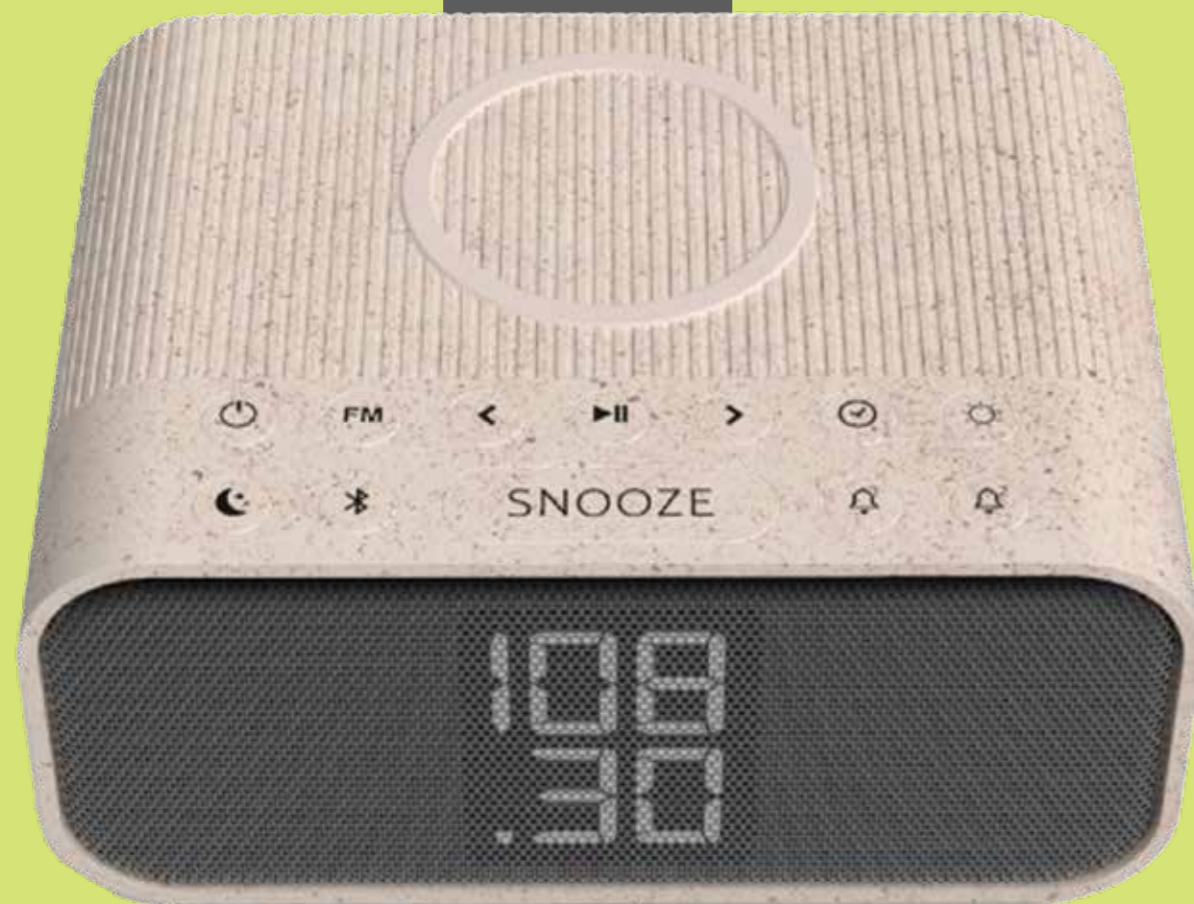

Light Weight

Eco Friendly

IPX4  
Water Resistant

**ZTATION**

# ZTATION

Introducing Ztation Speaker – designed for modern living. Experience the convenience of wireless charging, seamless bluetooth streaming, and FM radio all in one sleek device. With dual alarms and a built-in hidden clock, it's your perfect bedside companion, ensuring you wake up on time, every time.