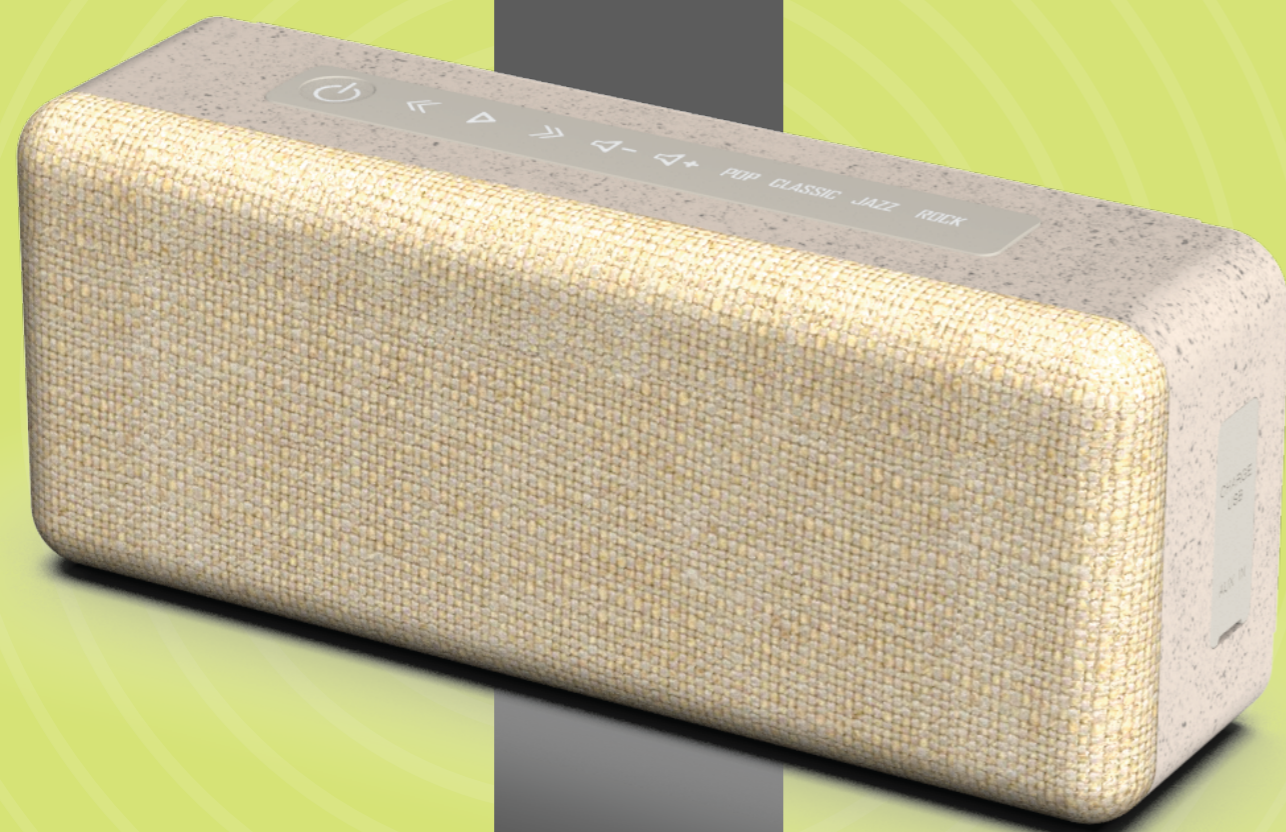

REFLEXO

Introducing Reflexo Speaker, enjoy seamless wireless connectivity for hassle-free streaming. Its IPX4 water-resistant rating ensures durability against splashes, making it ideal for both indoor and outdoor use. And with an impressive playtime, the party doesn't stop. Make a positive choice for the planet.

SPECIFICATION :

BLUETOOTH	:	V5.0 with TWS
DRIVER	:	2 inch full range X 2
BASS RADIATOR	:	120X48mm rectangular
BATTERY	:	3.7V/1800 mAH
PLAYTIME	:	upto 10 hours
OUTPUT	:	10W
IPX RATE	:	IPX4 water-resistant
SIZE	:	200X50X70mm
AUX -IN	:	AUX -in

Light Weight

Eco Friendly

IPX4
Water Resistant